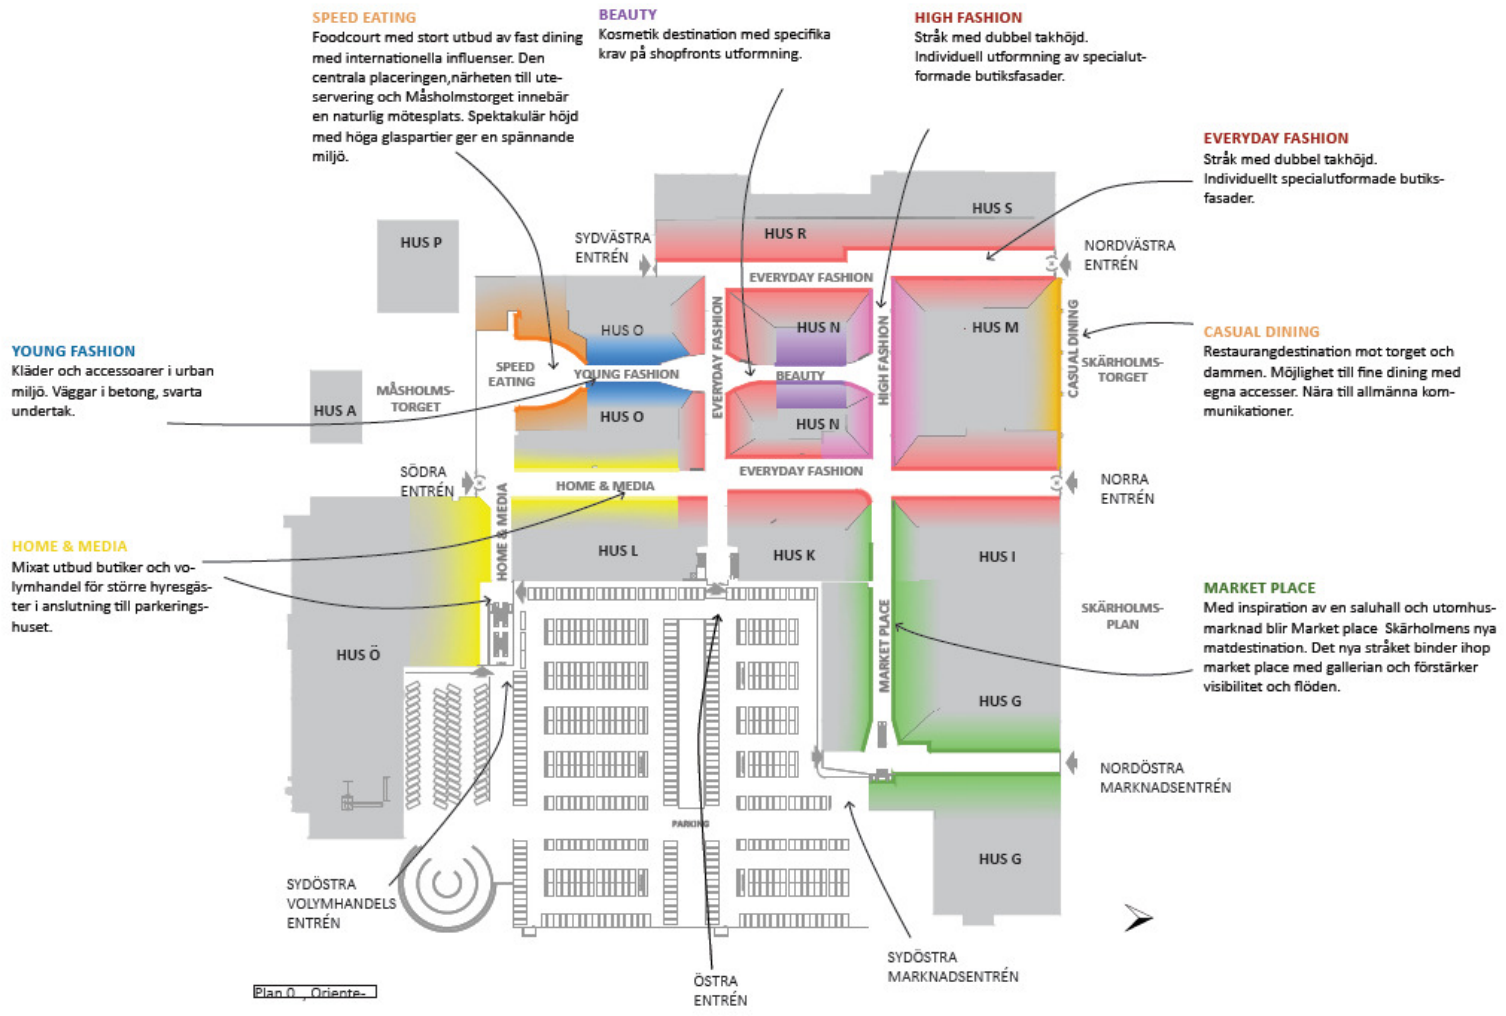

# Södra Stockholms nya stadskärna

2017.11.29

RISTO 16

Tasty

Cistro

SPORT BAR

**SKHLM**  
SKÄRHOLMEN CENTRUM

The image shows the exterior of a historic brick building, likely a hotel or restaurant. The building features red brick walls and several large, multi-paned windows with decorative stone surrounds. A dark blue awning extends over the entrance, with the word "SCOTT'S" printed in gold letters on it. Below the awning, there are tables and chairs set up for outdoor dining. A light blue vintage car is parked on the street in front of the building. The scene is captured during the day, with natural light illuminating the building's facade.

# Stadskärna

CULTURE AND  
LEISURE

SERVICES

DINING

**SKHLM**  
SKÄRHOLMEN CENTRUM